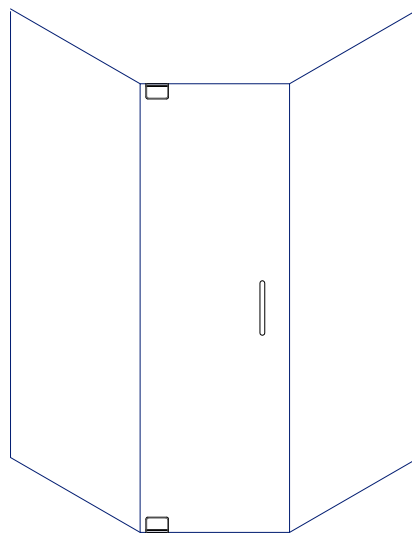

## SHOWER DOOR

STANDARD SIDE MOUNTING WALL MOUNT AND GLASS-TO-GLASS HINGES

Wall Mount

180° Glass-To-Glass

135° Glass-To-Glass

90° Glass-To-Glass

## SHOWER DOOR

TOP AND BOTTOM PIVOT HINGES

Top and bottom pivot for standard door (floor to ceiling)

Top and bottom pivot with fixed transom

Wall mount  
Top pivot and bottom pivot (open space above door)

Top and bottom pivot in 135°  
Glass-to-Glass Application  
(can be done with or without header)