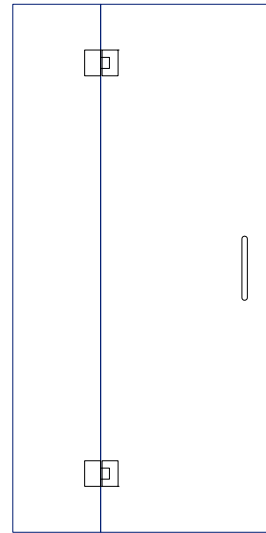

## SHOWER DOOR

STANDARD SIDE MOUNTING WALL MOUNT AND GLASS-TO-GLASS HINGES

Wall Mount

180° Glass-To-Glass

135° Glass-To-Glass

90° Glass-To-Glass

## SHOWER DOOR

TOP AND BOTTOM PIVOT HINGES

Top and bottom pivot for standard door (floor to ceiling)

Top and bottom pivot with fixed transom

Wall mount  
Top pivot and bottom pivot (open space above door)

Top and bottom pivot in 135°  
Glass-to-Glass Application  
(can be done with or without header)