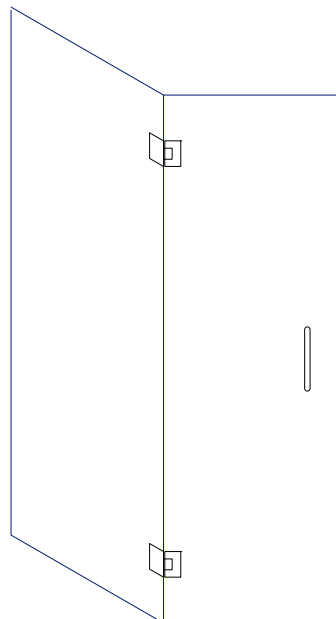

## SHOWER DOOR

STANDARD SIDE MOUNTING WALL MOUNT AND GLASS-TO-GLASS HINGES

Wall Mount

180° Glass-To-Glass

135° Glass-To-Glass

90° Glass-To-Glass

## SHOWER DOOR

TOP AND BOTTOM PIVOT HINGES

Top and bottom pivot for standard door (floor to ceiling)

Top and bottom pivot with fixed transom

Wall mount  
Top pivot and bottom pivot (open space above door)

Top and bottom pivot in 135°  
Glass-to-Glass Application  
(can be done with or without header)