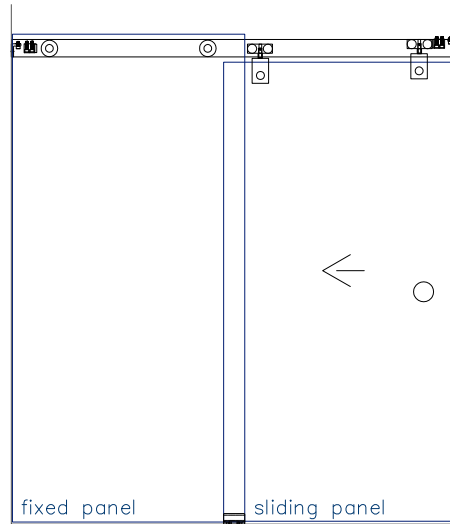

Top and bottom pivot in 135°
Glass-to-Glass Application
(can be done with or without header)

SELL-MAR ENTERPRISE, Inc.

Architectural Metal, Glass, Storefront, Acrylic and Door Hardware Supplier

Phone: (718) 299-8484 Fax: (718) 299-5466

www.Sell-Mar.com & Estimating@Sell-Mar.com

FRAMELESS SLIDING SHOWER DOOR

CONCEALED HANGERS

FINISHES:

Chromer-Brass-Brushed Nickel-Oil Rubbed Bronze