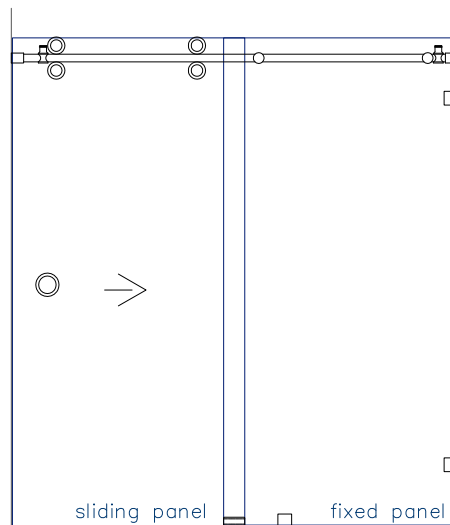

## SHOWER DOOR

STANDARD SIDE MOUNTING WALL MOUNT AND GLASS-TO-GLASS HINGES

Wall Mount

180° Glass-To-Glass

135° Glass-To-Glass

90° Glass-To-Glass

## SHOWER DOOR

TOP AND BOTTOM PIVOT HINGES

Top and bottom pivot for standard door (floor to ceiling)

Top and bottom pivot with fixed transom

Wall mount  
Top pivot and bottom pivot (open space above door)

Top and bottom pivot in 135°  
Glass-to-Glass Application  
(can be done with or without header)

## FRAMELESS SLIDING SHOWER DOOR

CONCEALED HANGERS

FINISHES:

Chromer-Brass-Brushed Nickel-Oil Rubbed Bronze

ROLLERS ABOVE AND BELOW THE HEADER BAR

FINISHES:

Brushed Satin - Polished Mirror