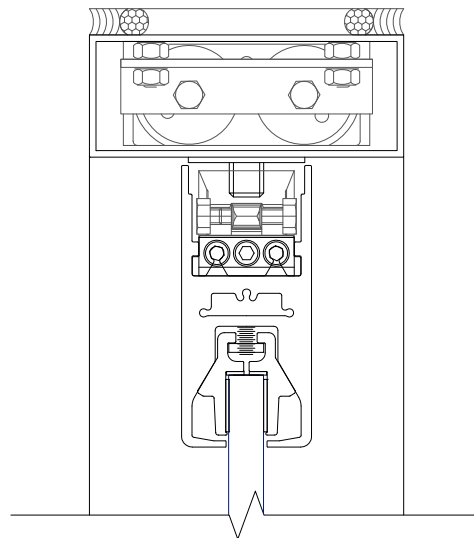

(Dry glazed door rail)