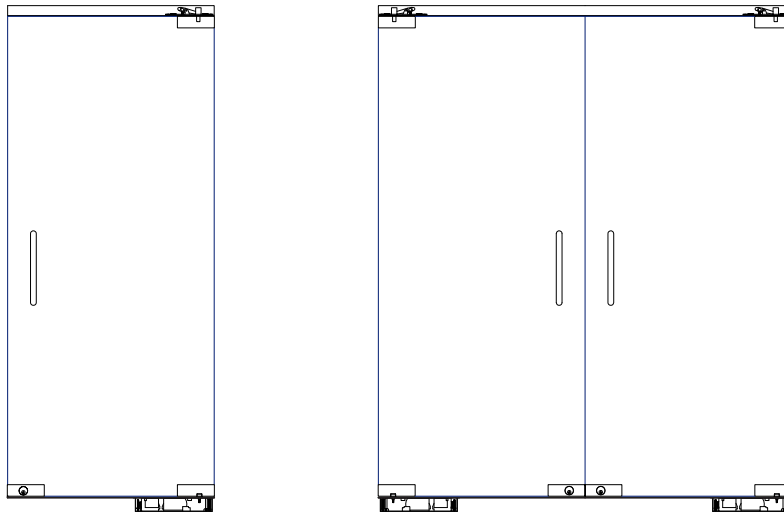

SELL-MAR ENTERPRISE, Inc.

Architectural Metal, Glass, Storefront, Acrylic and Door Hardware Supplier

Phone: (718) 299-8484 Fax: (718) 299-5466

www.Sell-Mar.com & Estimating@Sell-Mar.com

H330 "ALL-GLASS" ENTRANCE SYSTEM P-TYPE TEMPERED GLASS DOOR / CENTER HUNG FLOOR CLOSER & PATCH FITTING

- $1\frac{3}{4}$ " x $4\frac{1}{2}$ " Header with walking beam pivot / Center hung with floor closer
- Top & bottom patch fitting $6\frac{7}{16}$ " x 2" with insert
- Bottom patch-lock with standard cylinders inside & outside
- "C" pull handle 12" center to center back to back