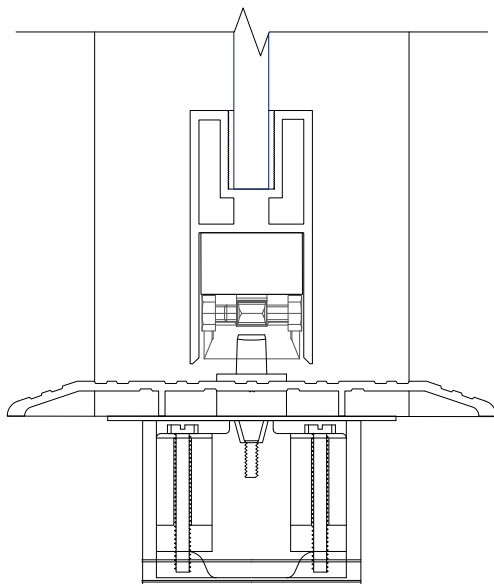

- Clear anodized, dark bronze anodized, clad satin stainless steel, clad polished stainless steel, clad satin brass & clad polished brass
- 1 $\frac{3}{4}$ " x 4 $\frac{1}{2}$ " Header with walking beam pivots / Center hung floor closer
- 3 $\frac{5}{8}$ " Full square shoe top & bottom (Wet glazed door rail)
- 4" Full square shoe top & bottom (Dry glazed door rail)
- Bottom deadlock with standard cylinders both sides
- "C" pull handle 12" center to center back to back

with saddle
(Wet glazed door rail)