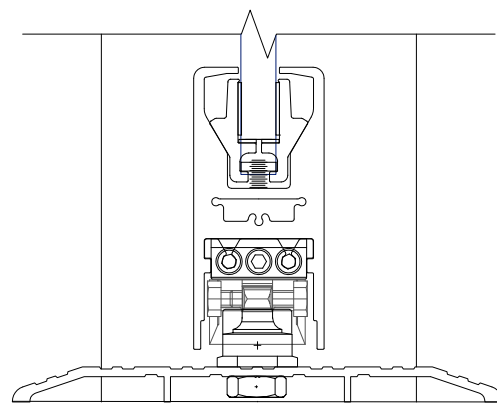

- Clear anodized, dark bronze anodized, clad satin stainless steel, clad polished stainless steel, clad satin brass & clad polished brass
- 1 $\frac{3}{4}$ " x 4 $\frac{1}{2}$ " Header/Concealed over head door closer (C.O.C)
- 3 $\frac{5}{8}$ " Full square shoe top & bottom (Wet glazed door rail)
- 4" Full square shoe top & bottom (Dry glazed door rail)
- Bottom deadlock with standard cylinders both sides
- "C" pull handle 12" center to center back to back

H330 "ALL-GLASS" ENTRANCE SYSTEM P-TYPE TEMPERED GLASS DOOR / CENTER HUNG & FLOOR CLOSER

- Clear anodized, dark bronze anodized, clad satin stainless steel, clad polished stainless steel, clad satin brass & clad polished brass
- 1 $\frac{3}{4}$ " x 4 $\frac{1}{2}$ " Header with walking beam pivots / Center hung floor closer
- 3 $\frac{5}{8}$ " Full square shoe top & bottom (Wet glazed door rail)
- 4" Full square shoe top & bottom (Dry glazed door rail)
- Bottom deadlock with standard cylinders both sides
- "C" pull handle 12" center to center back to back

www.Sell-Mar.com & Estimating@Sell-Mar.com

H330 "ALL-GLASS" ENTRANCE SYSTEM P-TYPE TEMPERED GLASS DOOR / CENTER HUNG & C.O,C PATCH FITTINGS

- Clear anodized, dark bronze anodized, clad satin stainless steel, clad polished stainless steel, clad satin brass & clad polished brass
- $1\frac{3}{4}$ " x $4\frac{1}{2}$ " Header/Concealed over head door closer (C.O.C)
- Top patch fitting $6\frac{7}{16}$ "w x 2"h with insert
- Bottom $3\frac{5}{8}$ " Full square shoe (Wet glazed door rail)
- Bottom 4" Full square shoe (Dry glazed door rail)
- Bottom deadlock with standard cylinders both sides
- "C" pull handle 12" center to center back to back