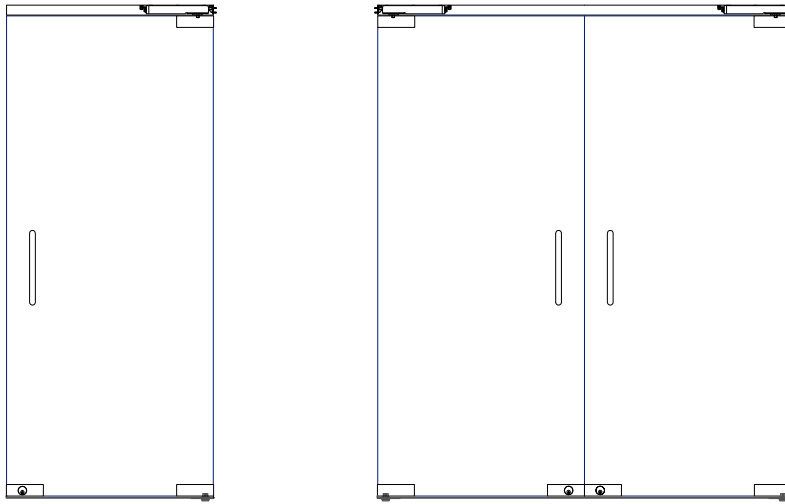

SELL-MAR ENTERPRISE, Inc.

Architectural Metal, Glass, Storefront, Acrylic and Door Hardware Supplier

Phone: (718) 299-8484 Fax: (718) 299-5466

www.Sell-Mar.com & Estimating@Sell-Mar.com

H330 "ALL-GLASS" ENTRANCE SYSTEM P-TYPE TEMPERED GLASS DOOR / CENTER HUNG C.O.C. & PATCH FITTING