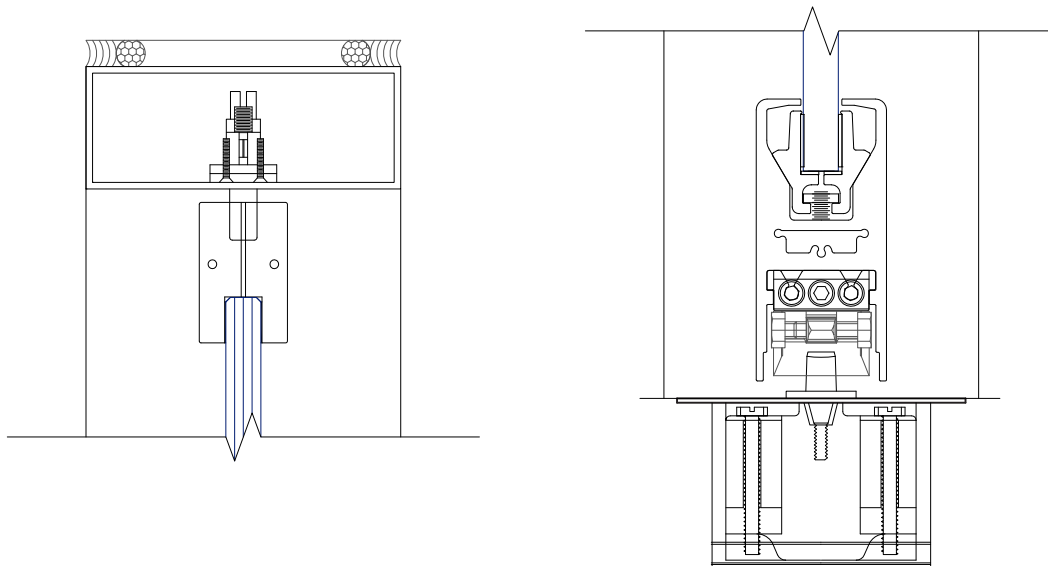

- Clear anodized, dark bronze anodized, clad satin stainless steel, clad polished stainless steel, clad satin brass & clad polished brass
- 1 $\frac{3}{4}$ " x 4 $\frac{1}{2}$ " Header with walking beam pivots / Center hung floor closer
- Top patch fitting & bottom 3 $\frac{5}{8}$ " Full square shoe (Wet glazed door rail)
- Top path fitting & bottom 4" Full square shoe (Dry glazed door rail)
- Bottom deadlock with standard cylinders both sides
- "C" pull handle 12" center to center back to back