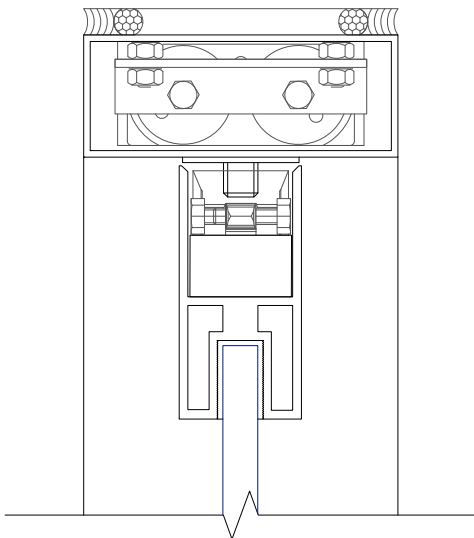

- Clear anodized, dark bronze anodized, clad satin stainless steel, clad polished stainless steel, clad satin brass & clad polished brass
- 1 $\frac{3}{4}$ " x 4 $\frac{1}{2}$ " Header/Concealed over head door closer (C.O.C)
- 3 $\frac{5}{8}$ " Full square shoe top & bottom (Wet glazed door rail)
- 4" Full square shoe top & bottom (Dry glazed door rail)
- Bottom deadlock with standard cylinders both sides
- "C" pull handle 12" center to center back to back

(Wet glazed door rail)