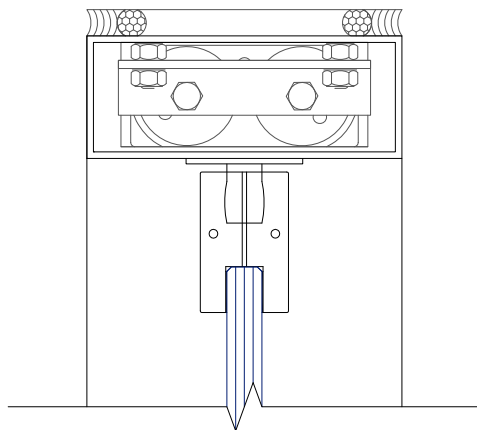

- Clear anodized, dark bronze anodized, clad satin stainless steel, clad polished stainless steel, clad satin brass & clad polished brass
- 1 $\frac{3}{4}$ " x 4 $\frac{1}{2}$ " Header/Concealed over head door closer (C.O.C)
- 3 $\frac{5}{8}$ " Full square shoe top & bottom (Wet glazed door rail)
- 4" Full square shoe top & bottom (Dry glazed door rail)
- Bottom deadlock with standard cylinders both sides
- "C" pull handle 12" center to center back to back

H330 "ALL-GLASS" ENTRANCE SYSTEM P-TYPE TEMPERED GLASS DOOR / CENTER HUNG & FLOOR CLOSER

- Clear anodized, dark bronze anodized, clad satin stainless steel, clad polished stainless steel, clad satin brass & clad polished brass
- 1 $\frac{3}{4}$ " x 4 $\frac{1}{2}$ " Header with walking beam pivots / Center hung floor closer
- 3 $\frac{5}{8}$ " Full square shoe top & bottom (Wet glazed door rail)
- 4" Full square shoe top & bottom (Dry glazed door rail)
- Bottom deadlock with standard cylinders both sides
- "C" pull handle 12" center to center back to back

www.Sell-Mar.com & Estimating@Sell-Mar.com

H330 "ALL-GLASS" ENTRANCE SYSTEM P-TYPE TEMPERED GLASS DOOR / CENTER HUNG & C.O,C PATCH FITTINGS

- Clear anodized, dark bronze anodized, clad satin stainless steel, clad polished stainless steel, clad satin brass & clad polished brass
- $1\frac{3}{4}$ " x $4\frac{1}{2}$ " Header/Concealed over head door closer (C.O.C)
- Top patch fitting $6\frac{7}{16}$ "w x 2"h with insert
- Bottom $3\frac{5}{8}$ " Full square shoe (Wet glazed door rail)
- Bottom 4" Full square shoe (Dry glazed door rail)
- Bottom deadlock with standard cylinders both sides
- "C" pull handle 12" center to center back to back