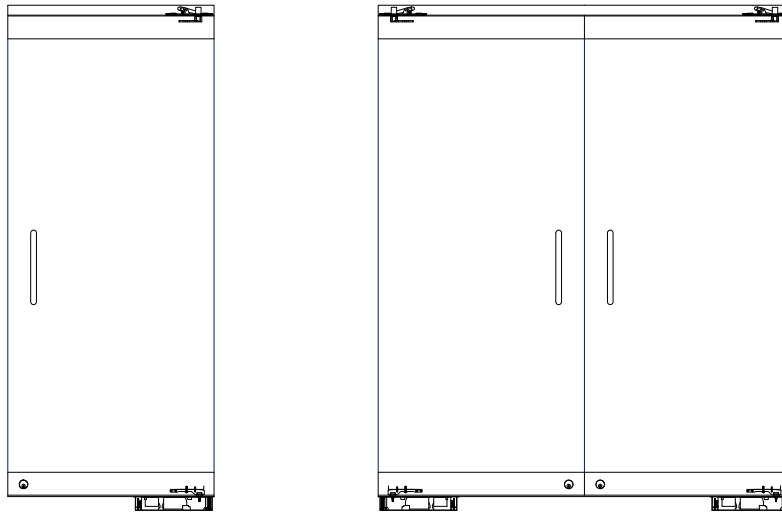

H330 "ALL-GLASS" ENTRANCE SYSTEM P-TYPE TEMPERED GLASS DOOR / CENTER HUNG & FLOOR CLOSER

- Clear anodized, dark bronze anodized, clad satin stainless steel, clad polished stainless steel, clad satin brass & clad polished brass
- 1 $\frac{3}{4}$ " x 4 $\frac{1}{2}$ " Header with walking beam pivots / Center hung floor closer
- 3 $\frac{5}{8}$ " Full square shoe top & bottom (Wet glazed door rail)
- 4" Full square shoe top & bottom (Dry glazed door rail)
- Bottom deadlock with standard cylinders both sides
- "C" pull handle 12" center to center back to back