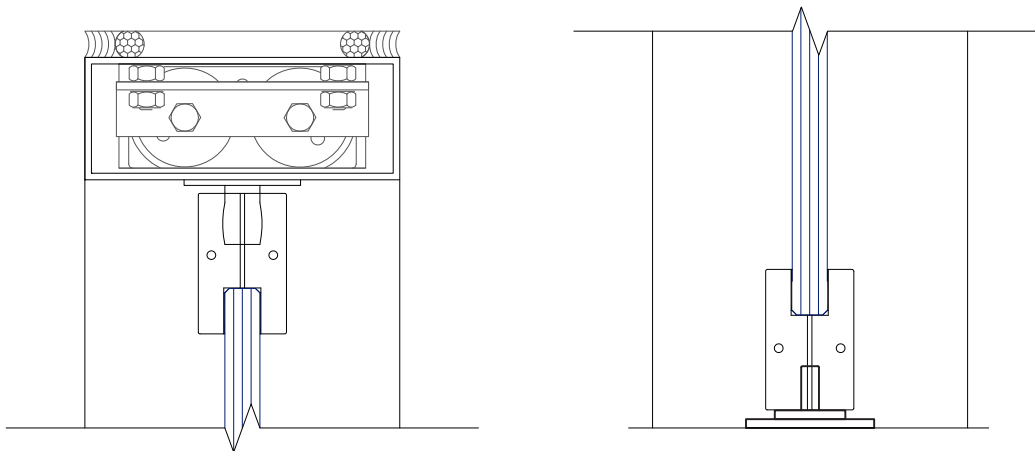

- Clear anodized, dark bronze anodized, clad satin stainless steel, clad polished stainless steel, clad satin brass & clad polished brass
- 1 $\frac{3}{4}$ " x 4 $\frac{1}{2}$ " Header with walking beam pivots / Center hung floor closer
- Top patch fitting & bottom 3 $\frac{5}{8}$ " Full square shoe (Wet glazed door rail)
- Top path fitting & bottom 4" Full square shoe (Dry glazed door rail)
- Bottom deadlock with standard cylinders both sides
- "C" pull handle 12" center to center back to back

SELL-MAR ENTERPRISE, Inc.

Architectural Metal, Glass, Storefront, Acrylic and Door Hardware Supplier

Phone: (718) 299-8484 Fax: (718) 299-5466

www.Sell-Mar.com & Estimating@Sell-Mar.com

H330 "ALL-GLASS" ENTRANCE SYSTEM P-TYPE TEMPERED GLASS DOOR / CENTER HUNG C.O.C. & PATCH FITTING

- Clear anodized, dark bronze anodized, clad satin stainless steel, clad polished stainless steel, clad satin brass & clad polished brass
- $1\frac{3}{4}$ " x $4\frac{1}{2}$ " Header / Center hung C.O.C.
- Top & bottom patch fitting $6\frac{7}{16}$ " x 2" with insert
- Bottom patch-lock with standard cylinders inside & outside
- "C" pull handle 12" center to center back to back