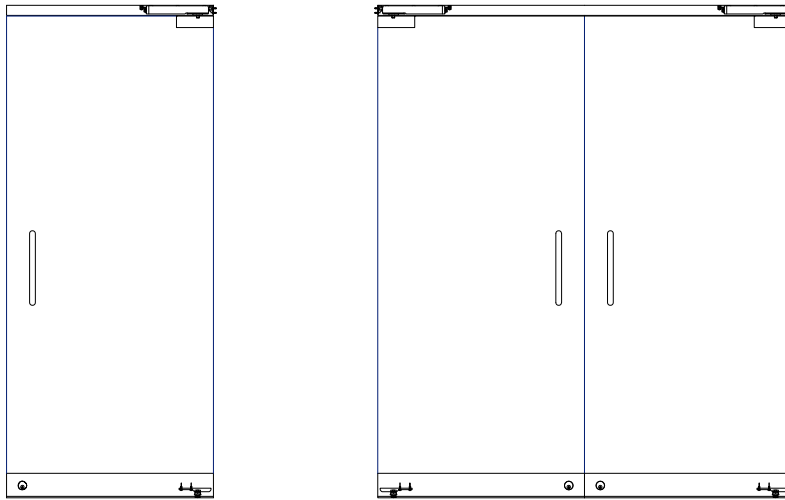

SELL-MAR ENTERPRISE, Inc.

Architectural Metal, Glass, Storefront, Acrylic and Door Hardware Supplier

Phone: (718) 299-8484 Fax: (718) 299-5466

www.Sell-Mar.com & Estimating@Sell-Mar.com

H330 "ALL-GLASS" ENTRANCE SYSTEM P-TYPE TEMPERED GLASS DOOR / CENTER HUNG & C.O,C PATCH FITTINGS

- Clear anodized, dark bronze anodized, clad satin stainless steel, clad polished stainless steel, clad satin brass & clad polished brass
- $1\frac{3}{4}$ " x $4\frac{1}{2}$ " Header/Concealed over head door closer (C.O.C)
- Top patch fitting $6\frac{7}{16}$ "w x 2"h with insert
- Bottom $3\frac{5}{8}$ " Full square shoe (Wet glazed door rail)
- Bottom 4" Full square shoe (Dry glazed door rail)
- Bottom deadlock with standard cylinders both sides
- "C" pull handle 12" center to center back to back