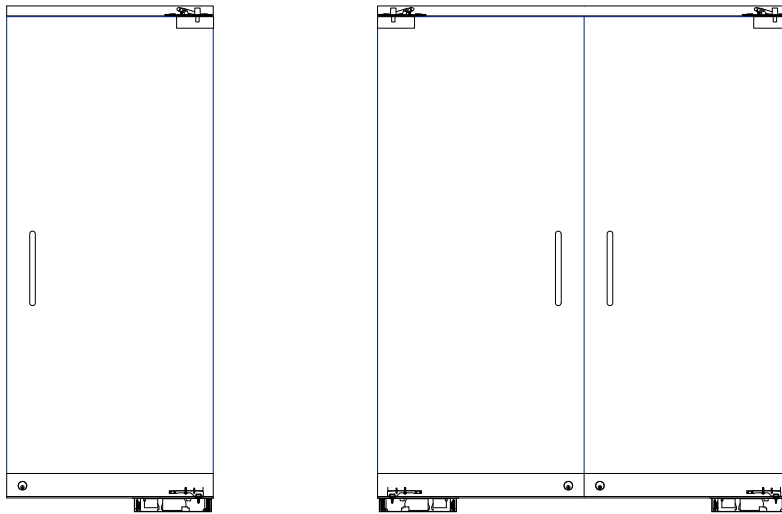

SELL-MAR ENTERPRISE, Inc.

Architectural Metal, Glass, Storefront, Acrylic and Door Hardware Supplier

Phone: (718) 299-8484 Fax: (718) 299-5466

www.Sell-Mar.com & Estimating@Sell-Mar.com

H330 "ALL-GLASS" ENTRANCE SYSTEM P-TYPE TEMPERED GLASS DOOR / CENTER HUNG & FLOOR CLOSER PATCH FITTING