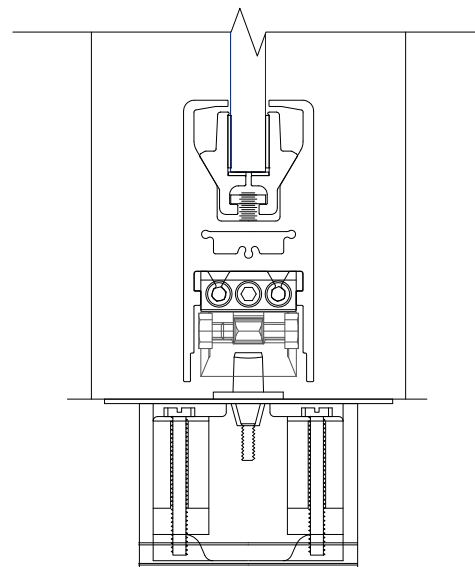

without saddle
(Dry glazed door rail)