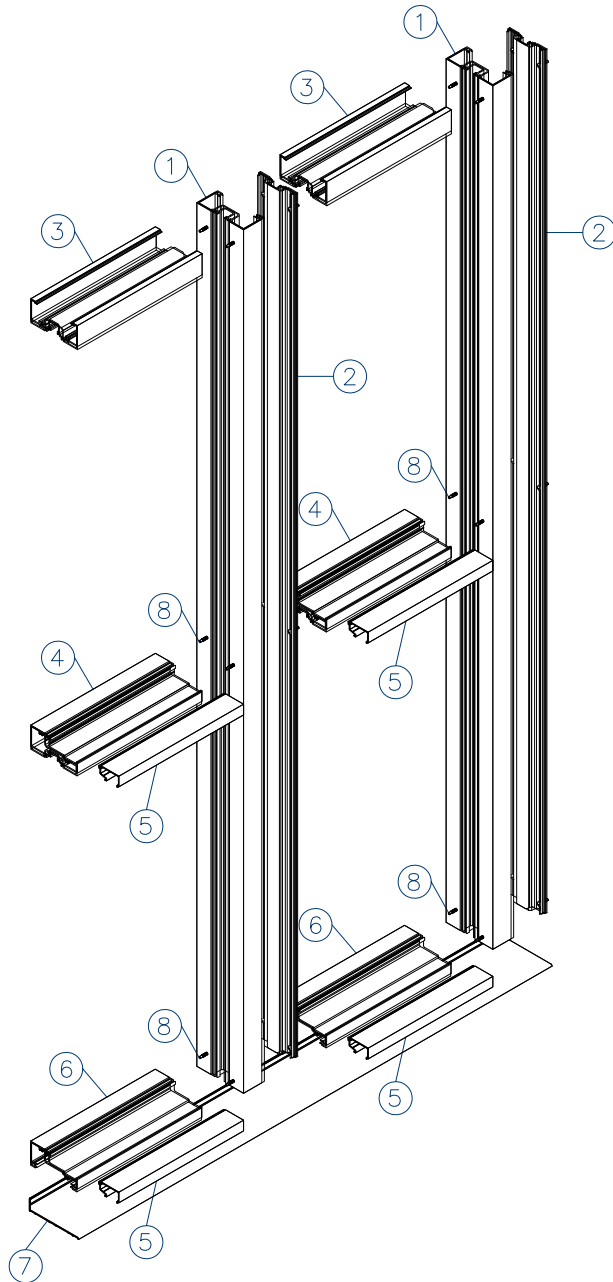

1 $\frac{3}{4}$ " X 4 $\frac{1}{2}$ " FLUSH GLAZE SYSTEM (FOR $\frac{1}{4}$ ", $\frac{3}{8}$ " & $\frac{1}{2}$ ")			
1	5001		DOUBLE POCKET CLOSED BACK W/O SCREW SPLINE
2	5002		SILL CLOSED BACK W/ SCREW SPLINE
3	5003		SINGLE POCKET CLOSED BACK W/O SCREW SPLINE
4	5004		SINGLE POCKET OPEN BACK W/O SCREW SPLINE
5	5005		SINGLE OPEN BACK W/ SCREW SPLINE
6	5006		SILL OPEN BACK W/ SCREW SPLINE
7	5007		4 $\frac{1}{2}$ " HIGH SILL (INTERCHANGEABLE)
8	5011		HALF CORNER W/ 2 POCKET (INTERCHANGEABLE)
9	5012		HALF CORNER W/ 1 POCKET (INTERCHANGEABLE)
10	5013		HALF CORNER W/O POCKET (INTERCHANGEABLE)
11	5014		135° CORNER MULLION (INTERCHANGEABLE)
12	5021		OPEN BACK FILLER/ POCKET (INTERCHANGEABLE)
13	5022		OPEN BACK FILLER W/O POCKET (INTERCHANGEABLE)
14	5023		SILL CAP
15	5024		SNAP-IN DOOR STOP $\frac{7}{16}$ " HIGH
16	5024A		SNAP-IN DOOR STOP $\frac{5}{8}$ " HIGH
17	5025		POCKET FILLER
18	5026		SILL SHEAR BLOCK (MILL) 6'
19	5027		HEAD SHEAR BLOCK (MILL) 6'
20	5037		SILL FLASHING (INTERCHANGEABLE)
21	2860		$\frac{1}{4}$ " GLAZING RUBBER (500')

SELL-MAR ENTERPRISE, Inc.

Architectural Metal, Glass, Storefront, Acrylic and Door Hardware Supplier

Phone: (718) 299-8484 Fax: (718) 299-5466

www.Sell-Mar.com & Estimating@Sell-Mar.com

5000 ISOMETRIC VIEW (SCREW SPLINE ASSEMBLY)

Flush Glazing System $\frac{1}{4}$ " to $\frac{1}{2}$ "

ITEM	DESCRIPTION
1	5004 SINGLE POCKET OPEN BACK
2	5021 FILLER WITH POCKET
3	5005 SINGLE POCKET OPEN BACK SCREW SPLINE
4	5002 SILL CLOSED BACK WITH SCREW SPLINE
5	5023 SILL CAP
6	5006 SILL OPEN BACK WITH SCREW SPLINE
7	5037 SILL FLASHING
8	#8 PAN HEAD SCREW

Flush Glazing System $\frac{1}{4}$ " to $\frac{1}{2}$ "

ITEM	DESCRIPTION
1	5001 DOUBLE POCKET CLOSED BACK
2	5004 SINGLE POCKET OPEN BACK
3	5002 SILL CLOSED BACK
4	5023 SILL CAP
5	5006 SILL OPEN BACK
6	5037 SILL FLASHING
7	5027 HEAD SHEAR BLOCK (MILL) 6'
8	5026 SILL SHEAR BLOCK (MILL) 6'
9	5003 SINGLE POCKET CLOSED BACK