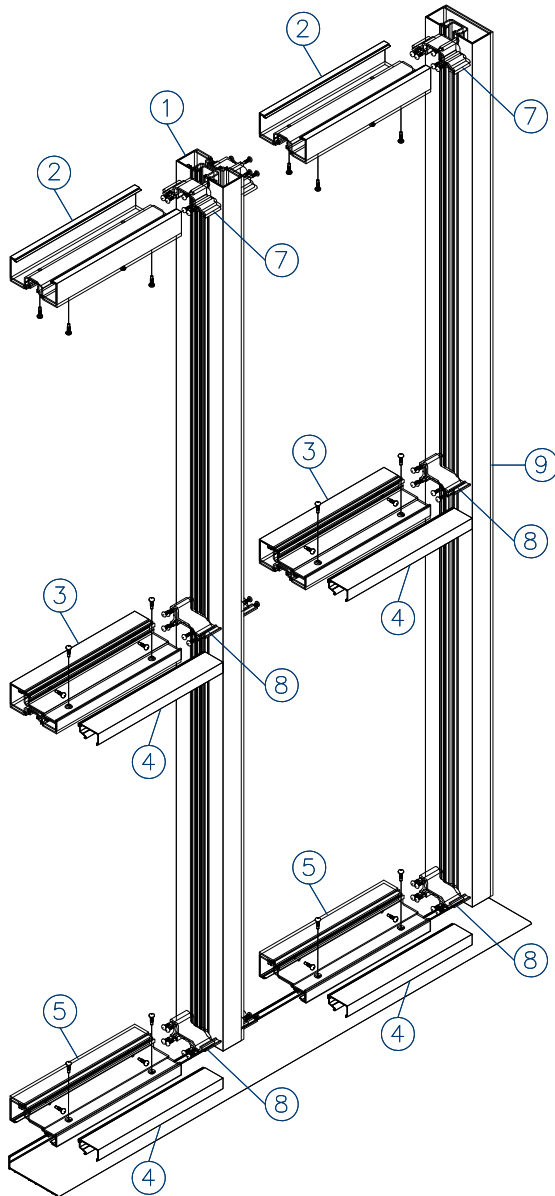

Flush Glazing System $\frac{1}{4}$ " to $\frac{1}{2}$ "

ITEM	DESCRIPTION
1	5004 SINGLE POCKET OPEN BACK
2	5021 FILLER WITH POCKET
3	5005 SINGLE POCKET OPEN BACK SCREW SPLINE
4	5002 SILL CLOSED BACK WITH SCREW SPLINE
5	5023 SILL CAP
6	5006 SILL OPEN BACK WITH SCREW SPLINE
7	5037 SILL FLASHING
8	#8 PAN HEAD SCREW

SELL-MAR ENTERPRISE, Inc.

Architectural Metal, Glass, Storefront, Acrylic and Door Hardware Supplier

Phone: (718) 299-8484 Fax: (718) 299-5466

www.Sell-Mar.com & Estimating@Sell-Mar.com

5000 ISOMETRIC VIEW (SHEAR BLOCK ASSEMBLY)

Flush Glazing System $\frac{1}{4}$ " to $\frac{1}{2}$ "

ITEM	DESCRIPTION
1	5001 DOUBLE POCKET CLOSED BACK
2	5004 SINGLE POCKET OPEN BACK
3	5002 SILL CLOSED BACK
4	5023 SILL CAP
5	5006 SILL OPEN BACK
6	5037 SILL FLASHING
7	5027 HEAD SHEAR BLOCK (MILL) 6'
8	5026 SILL SHEAR BLOCK (MILL) 6'
9	5003 SINGLE POCKET CLOSED BACK