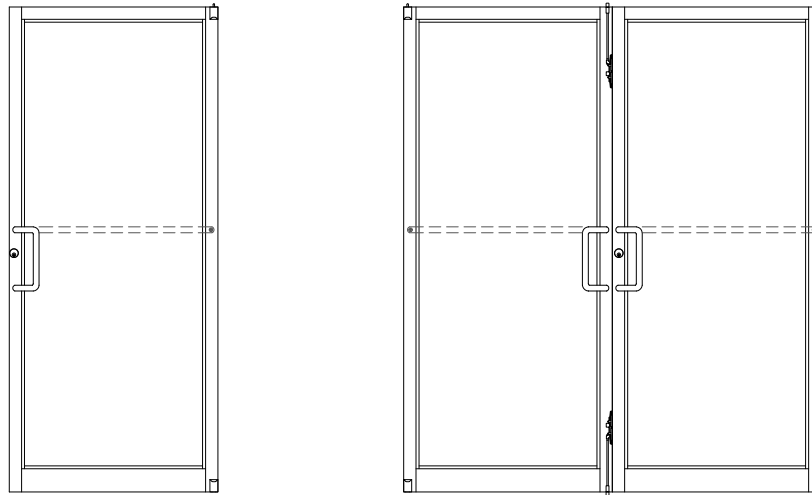

SELL-MAR ENTERPRISE, Inc.

Architectural Metal, Glass, Storefront, Acrylic and Door Hardware Supplier

Phone: (718) 299-8484 Fax: (718) 299-5466

www.Sell-Mar.com & Estimating@Sell-Mar.com

D2000 NARROW STILE DOOR STANDARD NARROW STILE DOOR (ASSEMBLED & WELDED) KD2000 OFFSET PIVOTS DOOR ONLY