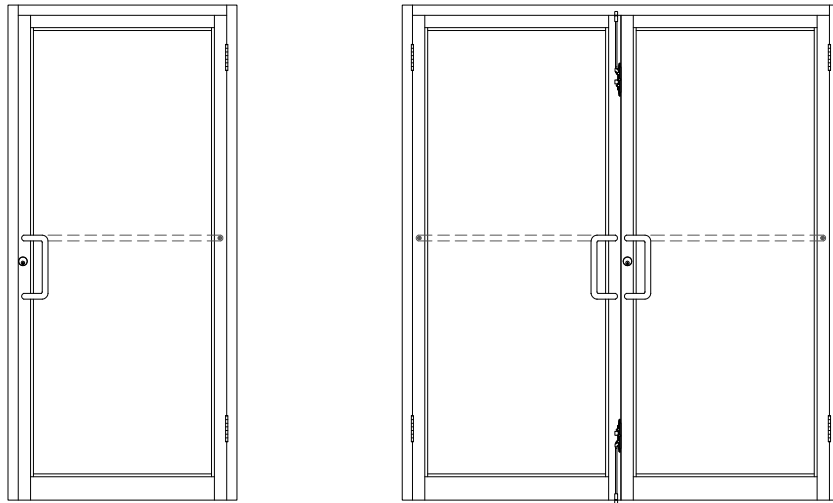

SELL-MAR ENTERPRISE, Inc.

Architectural Metal, Glass, Storefront, Acrylic and Door Hardware Supplier

Phone: (718) 299-8484 Fax: (718) 299-5466

www.Sell-Mar.com & Estimating@Sell-Mar.com

STANDARD DOOR & FRAME (ASSEMBLED & WELDED)

D2000 NARROW STILE OFFSET BUTT HINGES DOOR & 1 $\frac{3}{4}$ " X 4 $\frac{1}{2}$ " OPEN BACK FRAME