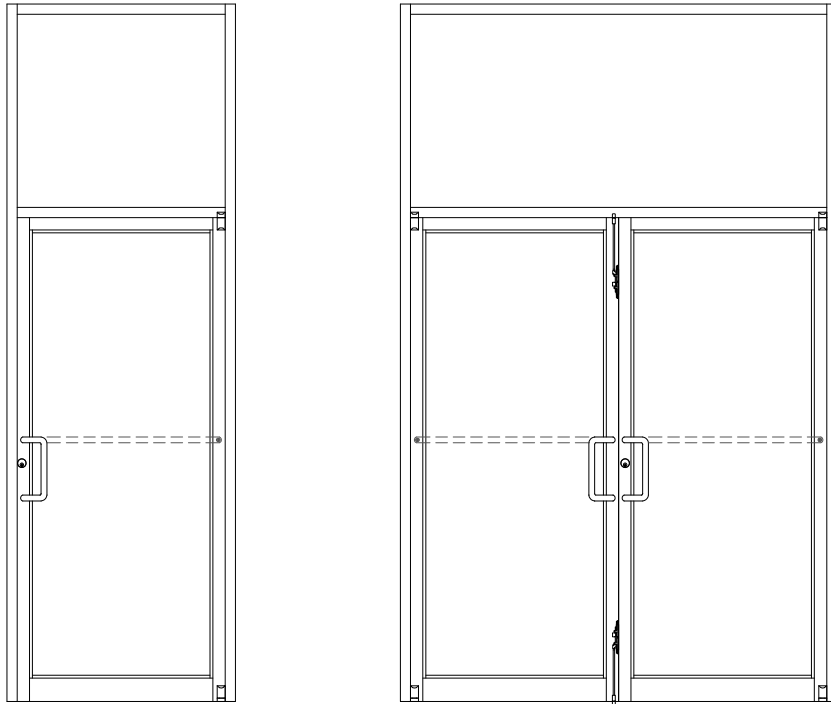

SELL-MAR ENTERPRISE, Inc.

Architectural Metal, Glass, Storefront, Acrylic and Door Hardware Supplier

Phone: (718) 299-8484 Fax: (718) 299-5466

www.Sell-Mar.com & Estimating@Sell-Mar.com

STANDARD DOOR & FRAME (ASSEMBLED & WELDED) D2000 NARROW STILE DOOR & 1 $\frac{3}{4}$ "X4 $\frac{1}{2}$ " OPEN BACK FRAME WITH TRANSOM

- Clear anodized, dark bronze anodized & white painted
- Transom frame 1 $\frac{3}{4}$ " x 4 $\frac{1}{2}$ " open back
- Narrow stile door (Vertical stiles 2 $\frac{1}{8}$ " – top rail 2 $\frac{1}{8}$ " – bottom rail 4").
- Two offset pivots per leaf.
- Ms deadbolt lock with standard cylinder inside & outside.
- 10" offset pull handle with push bar.
- No door closer.
- $\frac{3}{16}$ " clear tempered door lite.

TYPE	FRAME SIZE	OPENING SIZE	DOOR SIZE	GLASS SIZE
Single	39$\frac{1}{2}$"W X 120"H	36"W X 84"H	35$\frac{13}{16}$"W X 83$\frac{1}{4}$"H	31$\frac{3}{16}$" X 76$\frac{11}{16}$"
Single	45$\frac{1}{2}$"W X 120"H	42"W X 84"H	41$\frac{13}{16}$"W X 83$\frac{1}{4}$"H	37$\frac{3}{16}$" X 76$\frac{11}{16}$"
Pair	75$\frac{1}{2}$"W X 120"H	72"W x 84"H	35$\frac{13}{16}$"W X 83$\frac{1}{4}$"H	31$\frac{3}{16}$" X 76$\frac{11}{16}$"