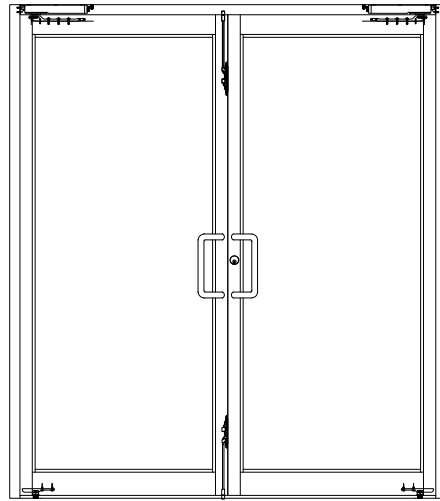

SELL-MAR ENTERPRISE, Inc.

Architectural Metal, Glass, Storefront, Acrylic and Door Hardware Supplier

Phone: (718) 299-8484 Fax: (718) 299-5466

www.Sell-Mar.com & Estimating@Sell-Mar.com

CUSTOM DOOR & FRAME (ASSEMBLED & WELDED) OFFSET HUNG & CENTER HUNG DOOR & 1 $\frac{3}{4}$ " X 4 $\frac{1}{2}$ "