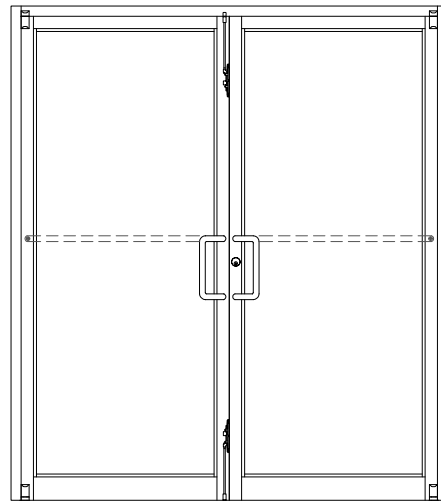

SELL-MAR ENTERPRISE, Inc.

Architectural Metal, Glass, Storefront, Acrylic and Door Hardware Supplier

Phone: (718) 299-8484 Fax: (718) 299-5466

www.Sell-Mar.com & Estimating@Sell-Mar.com

STANDARD DOOR & FRAME (ASSEMBLED & WELDED)

D2000 NARROW STILE OFFSET BUTT HINGES DOOR & 1 $\frac{3}{4}$ " X 4 $\frac{1}{2}$ " OPEN BACK FRAME