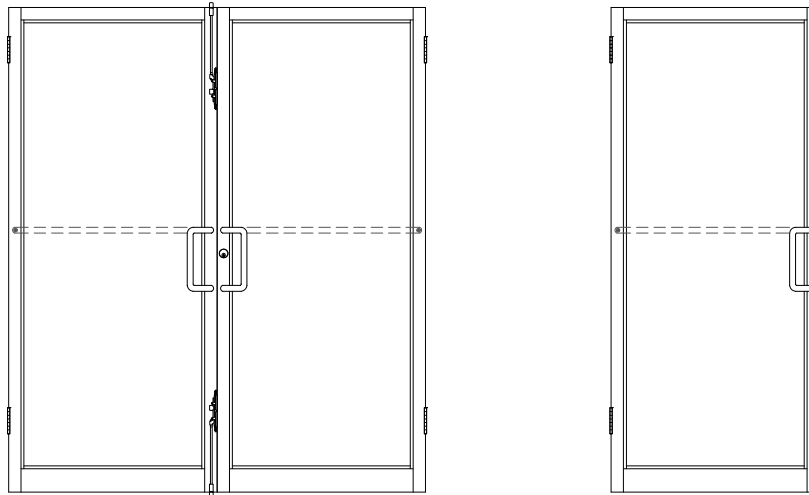

SELL-MAR ENTERPRISE, Inc.

Architectural Metal, Glass, Storefront, Acrylic and Door Hardware Supplier

Phone: (718) 299-8484 Fax: (718) 299-5466

www.Sell-Mar.com & Estimating@Sell-Mar.com

D2000 NARROW STILE DOOR
STANDARD NARROW STILE DOOR (ASSEMBLED & WELDED)
D2000 OFFSET BUTT HINGES DOOR ONLY