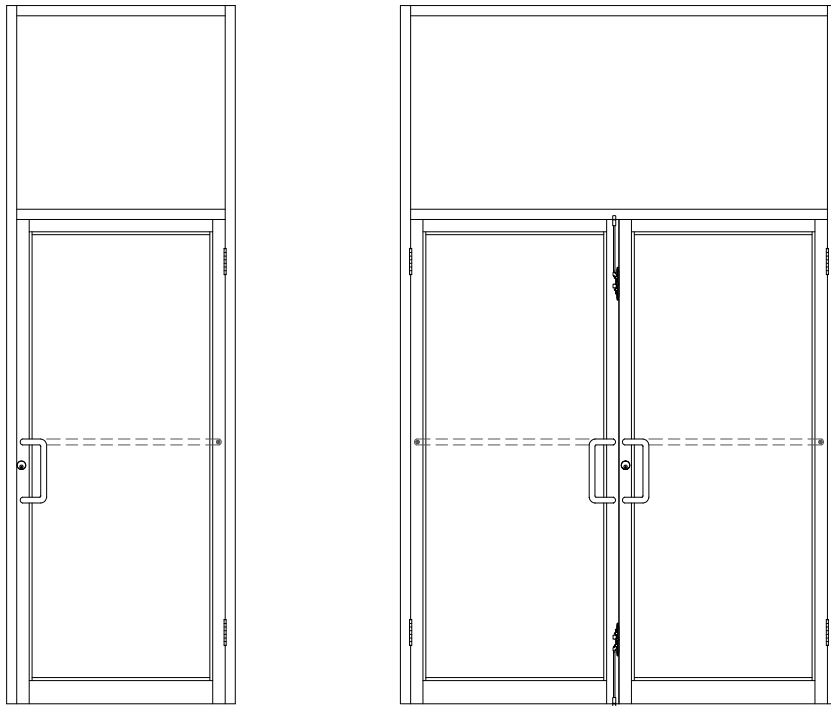

SELL-MAR ENTERPRISE, Inc.

Architectural Metal, Glass, Storefront, Acrylic and Door Hardware Supplier

Phone: (718) 299-8484 Fax: (718) 299-5466

www.Sell-Mar.com & Estimating@Sell-Mar.com

STANDARD DOOR & FRAME (ASSEMBLED & WELDED) D2000 NARROW STILE DOOR & $1\frac{3}{4}$ "X $4\frac{1}{2}$ " OPEN BACK FRAME WITH TRANSOM

- Clear anodized, dark bronze anodized & white painted
- Transom frame $1\frac{3}{4}$ " x $4\frac{1}{2}$ " open back
- Narrow stile door (Vertical stiles $2\frac{1}{8}$ " – top rail $2\frac{1}{8}$ " – bottom rail 4").
- Two butt hinges $4\frac{1}{2}$ "x4" NRP per leaf.
- Ms deadbolt lock with standard cylinder inside & outside.
- 10" offset pull handle with push bar.
- No door closer.
- $\frac{3}{16}$ " clear tempered door lite.

TYPE	FRAME SIZE	OPENING SIZE	DOOR SIZE	GLASS SIZE
Single	$39\frac{1}{2}$"W X 120"H	36"W X 84"H	$35\frac{13}{16}$"W X $83\frac{1}{4}$"H	$31\frac{3}{16}$" X $76\frac{11}{16}$"
Single	$45\frac{1}{2}$"W X 120"H	42"W X 84"H	$41\frac{13}{16}$"W X $83\frac{1}{4}$"H	$37\frac{3}{16}$" X $76\frac{11}{16}$"
Pair	$75\frac{1}{2}$"W X 120"H	72"W X 84"H	$35\frac{13}{16}$"W X $83\frac{1}{4}$"H	$31\frac{3}{16}$" X $76\frac{11}{16}$"