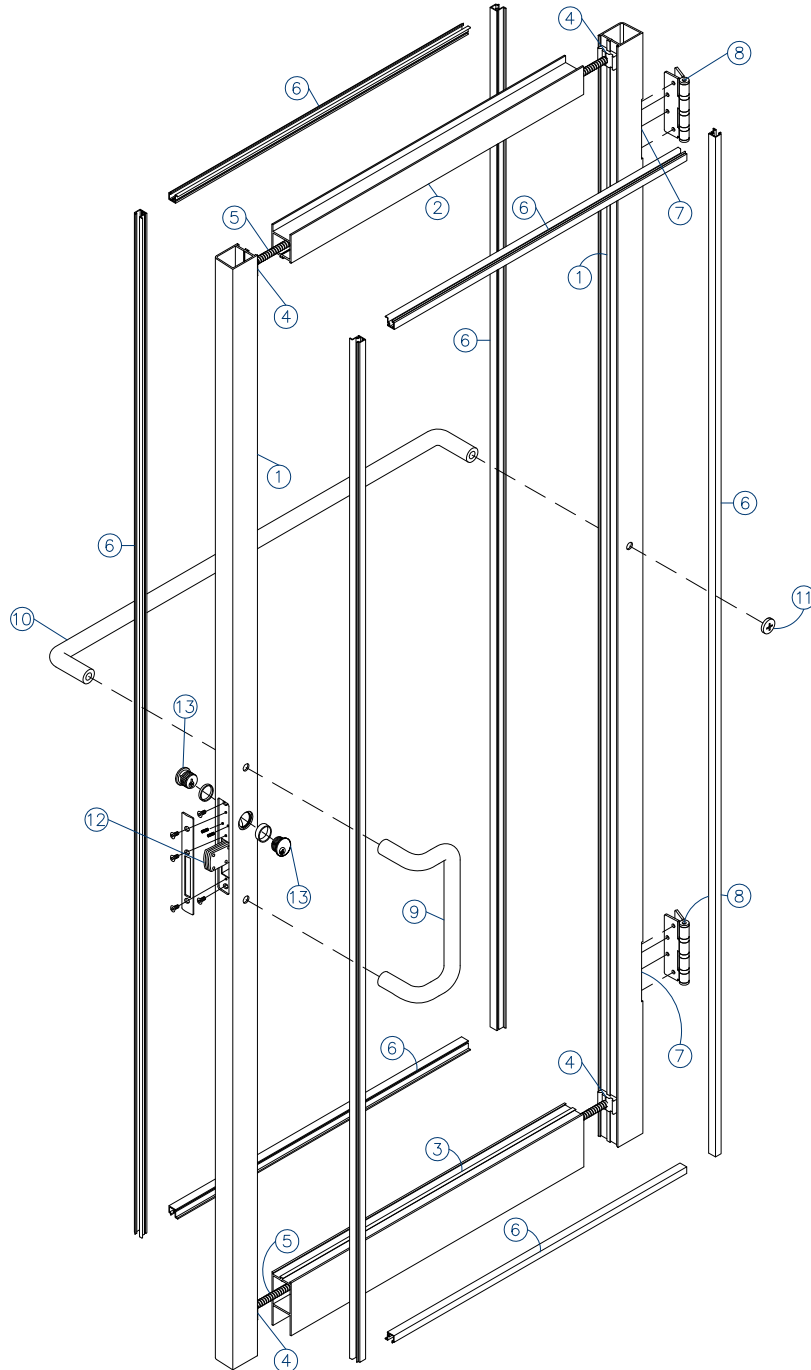

## D2000 NARROW STILE DOOR KD STANDARD DOOR ISOMETRIC VIEW

ITEM	DESCRIPTION
1	4001 VERTICAL STILE
2	4021 TOP RAIL
3	4024 BOTTOM RAIL
4	4093 DOOR CLIP
5	Ø $\frac{3}{8}$ " TIE ROD
6	4051 GLAZING BEAD $\frac{1}{4}$ "
7	BACK-UP PLATE
8	BUTT HINGES 4 $\frac{1}{2}$ "X4" NRP
9	10" OFFSET PULL HANDLE
10	STANDARD PUSH BAR
11	FINISH WASHER
12	DEADBOLT LOCK
13	STANDARD CYLINDER