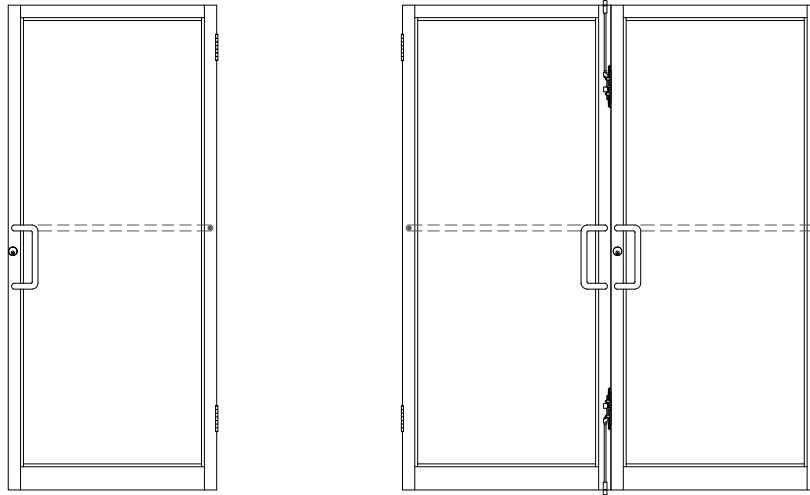

SELL-MAR ENTERPRISE, Inc.

Architectural Metal, Glass, Storefront, Acrylic and Door Hardware Supplier

Phone: (718) 299-8484 Fax: (718) 299-5466

www.Sell-Mar.com & Estimating@Sell-Mar.com

D2000 NARROW STILE DOOR
KD STANDARD NARROW STILE DOOR (ASSEMBLED NOT WELDED)
KD2000 OFFSET BUTT HINGES DOOR ONLY