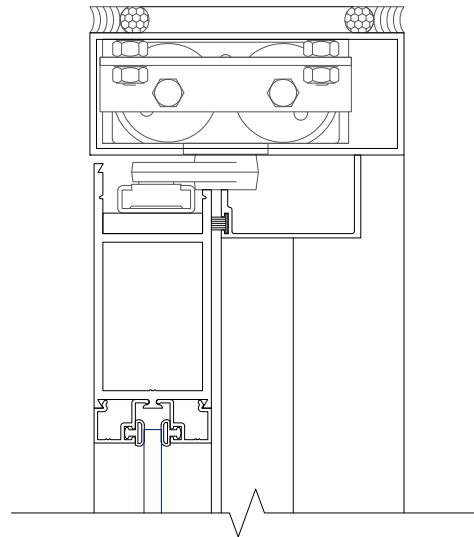

offset hung – c.x.c