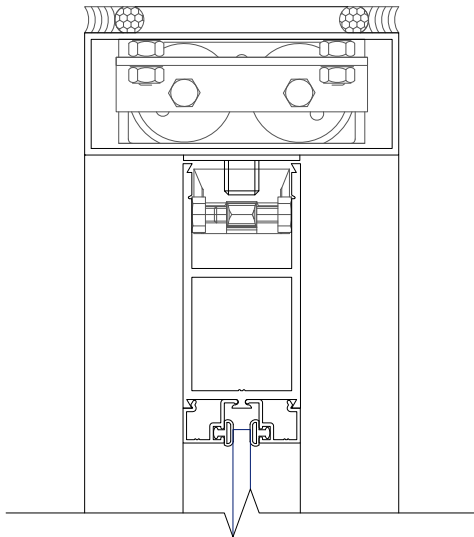

- Clear anodized, dark bronze anodized & white painted.
- Frame 1 $\frac{3}{4}$ " x 4 $\frac{1}{2}$ " Plain tube
- Narrow stile door (Vertical stiles 2" – top rail 3 $\frac{1}{2}$ " – bottom rail 4").
- Center hung end load (Top arm assembly – floor mounted bottom pivot set)
- Concealed over head door closer (specify 90° or 105° HO or NHO)
- Ms Hook bolt lock with standard cylinder inside & outside.
- 10" offset pull handle back to back
- Glazing bead for $\frac{3}{16}$ ", $\frac{1}{4}$ ", $\frac{3}{8}$ ", $\frac{1}{2}$ ", $\frac{7}{8}$ " & 1"

center hung – c.o.c.